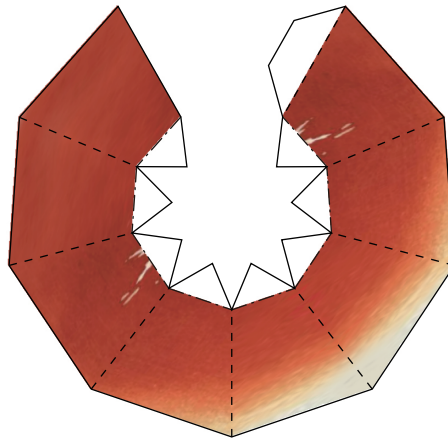

富士山世界遺産登録記念

葛飾北斎

富嶽三十六景

がい ふう かい せい
凱風快晴 (赤富士)

Mount Fuji were registered as the world heritage.
Hokusai KATSUSHIKA: "Fugaku Sanjurokkei" (Thirty-six Sceneries of Mt. Fuji).
Gaifu kaisei (South Wind, Clear Sky)' (also known as Red Fuji).

1 ▼

2 ▼

3 ▼