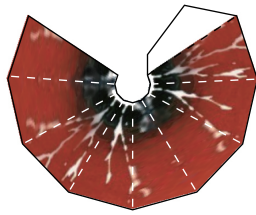

富士山世界遺産登録記念

葛飾北斎

富嶽三十六景

がい ふう かい せい
凱風快晴 (赤富士)

Mount Fuji were registered as the world heritage.
Hokusai KATSUSHIKA: "Fugaku Sanjurokkei" (Thirty-six Sceneries of Mt. Fuji).
Gaifu kaisei (South Wind, Clear Sky)' (also known as Red Fuji).

1 ▼

2 ▼

3 ▼