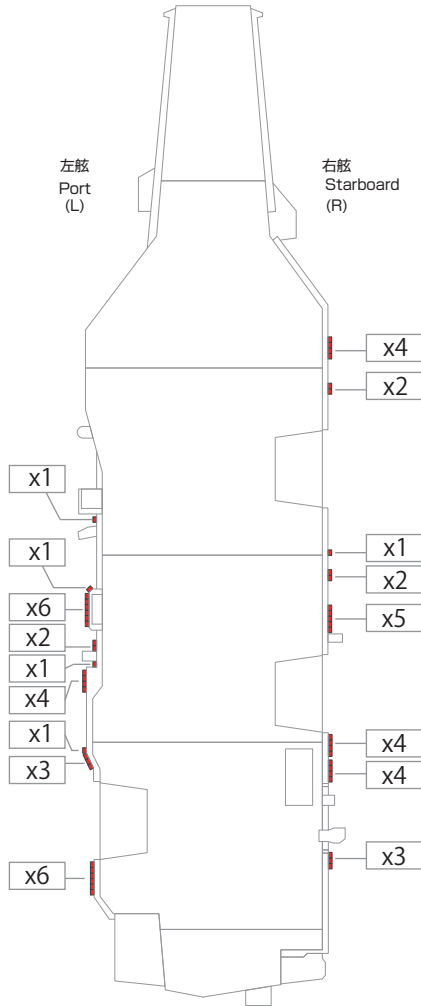

救命筏 life raft

The production of the main body is completed on this page.
Data on carrier-based aircraft, etc. are available at "Paper Model Studio".

This paper model is a "share model".

If you like it, we would appreciate it if you could support us with PayPal.